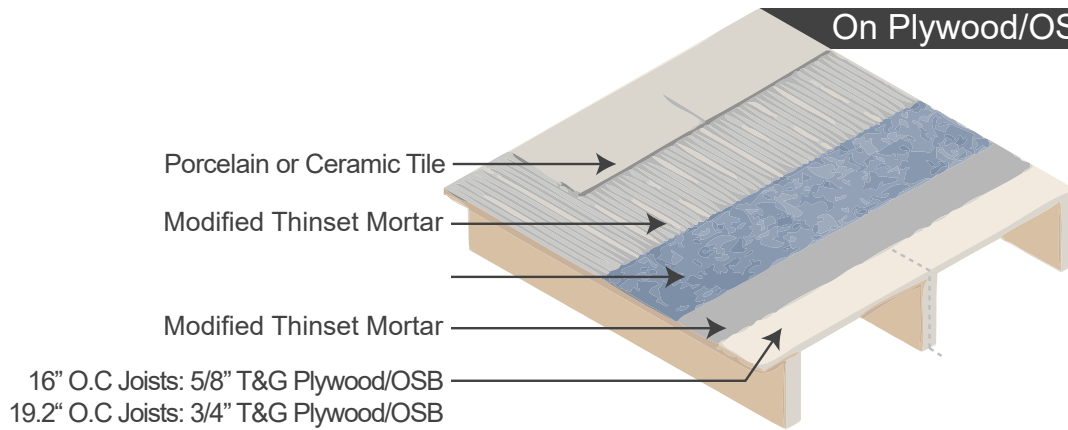

Can replace the need for additional layer of subfloor with minimal height* **Only 1/8" Thick**
Provides crack protection for your tiled floor.

Ubermat

Tile uncoupling with fleece on both sides for ultimate modified thinset adhesion.

Part Number	Size	Rolls / Pallet
210-36307-7	3'3" x 98.5' = 323 sqft/roll	8

On Plywood/OSB Floor

On Concrete Floor